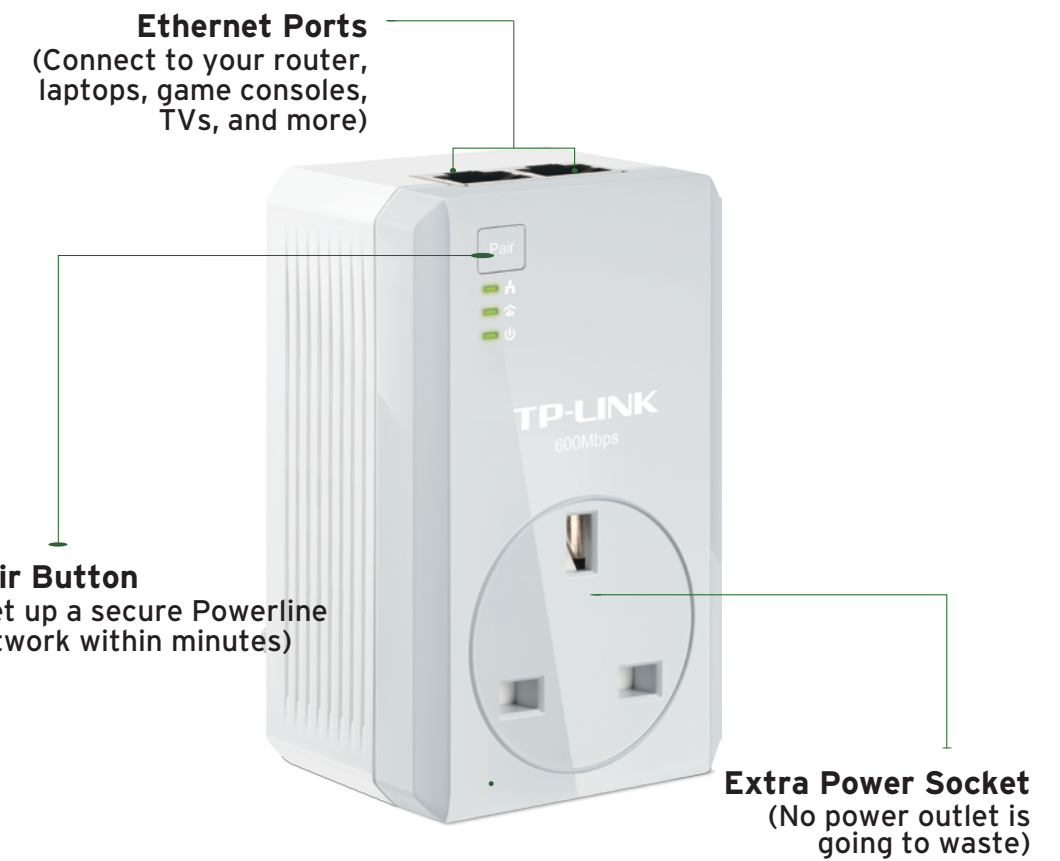

Note: Powerline adapters should be deployed on the same circuit and in sets of two or more. The first, connected to the router and others located elsewhere to enable connectivity in those locations.